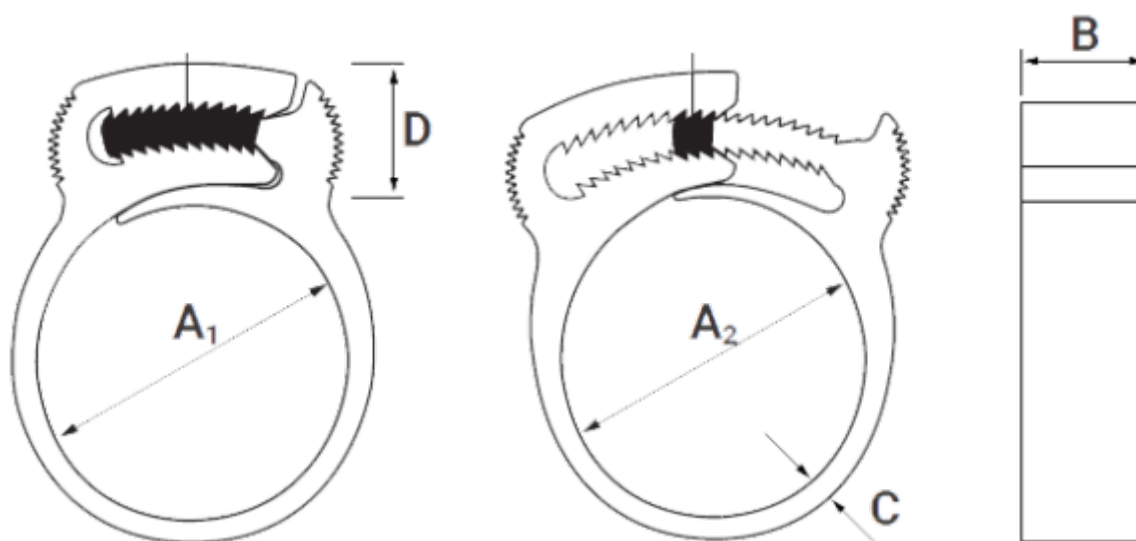

Data Sheet

Article number: 5638

Description: KLEEclips type 105 Ø104.3-110.4

Measures

A1	= 105.3
A2	= 113.3
B	= 8.9
C	= 2.6
D	= 16.2
Size	= 105
Weight (g)	= 150